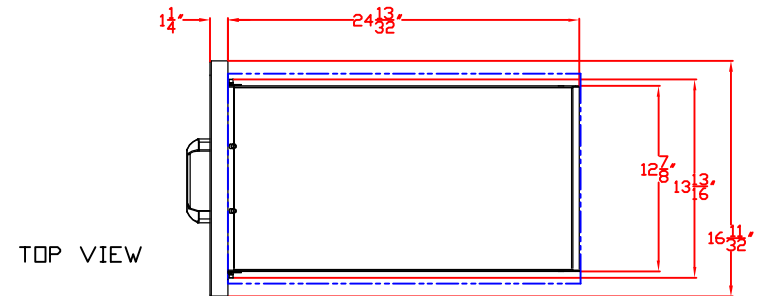

05/15/12

LYNX 16 IN. STORAGE DRAWER
MODEL LDW16
W/ DIMENSIONS

ISLAND CUTOUT
IN BLUE

FRONT VIEW

SIDE VIEW

05/15/12

LYNX 16 IN. STORAGE DRAWER
MODEL LDW16
ISLAND CUTOUT

ISLAND CUTOUT
IN BLUE

TOP VIEW

FRONT VIEW

SIDE VIEW