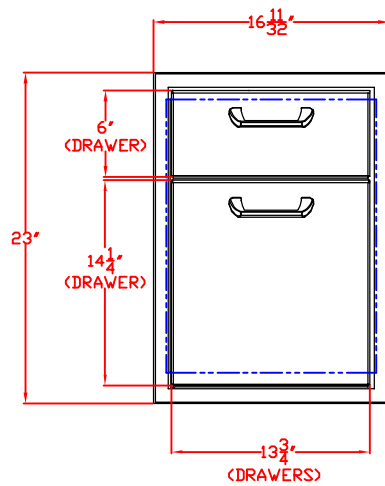

05/15/12

LYNX 16 IN. STORAGE DRAWER
MODEL LDW16
W/ DIMENSIONS

ISLAND CUTOUT
IN BLUE

FRONT VIEW

SIDE VIEW

05/15/12

LYNX 16 IN. STORAGE DRAWER
MODEL LDW16
ISLAND CUTOUT

ISLAND CUTOUT
IN BLUE

TOP VIEW

FRONT VIEW

SIDE VIEW