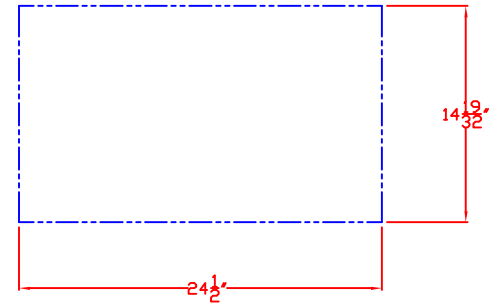

05/15/12

LYNX 16 IN. STORAGE DRAWER
MODEL LDW16
W/ DIMENSIONS

ISLAND CUTOUT
IN BLUE

FRONT VIEW

SIDE VIEW

05/15/12

LYNX 16 IN. STORAGE DRAWER
MODEL LDW16
ISLAND CUTOUT

ISLAND CUTOUT
IN BLUE

TOP VIEW

FRONT VIEW

SIDE VIEW