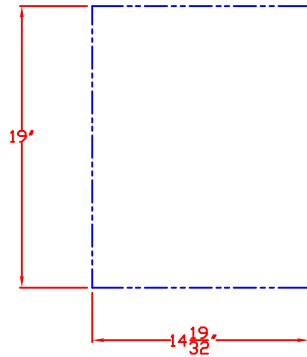

05/15/12

LYNX 16 IN. STORAGE DRAWER
MODEL LDW16
W/ DIMENSIONS

ISLAND CUTOUT
IN BLUE

FRONT VIEW

SIDE VIEW

05/15/12

LYNX 16 IN. STORAGE DRAWER
MODEL LDW16
ISLAND CUTOUT

ISLAND CUTOUT
IN BLUE

TOP VIEW

FRONT VIEW

SIDE VIEW