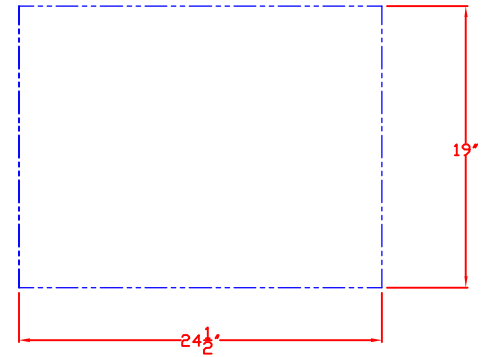

05/15/12

LYNX 16 IN. STORAGE DRAWER
MODEL LDW16
W/ DIMENSIONS

ISLAND CUTOUT
IN BLUE

FRONT VIEW

SIDE VIEW

05/15/12

LYNX 16 IN. STORAGE DRAWER
MODEL LDW16
ISLAND CUTOUT

ISLAND CUTOUT
IN BLUE

TOP VIEW

FRONT VIEW

SIDE VIEW