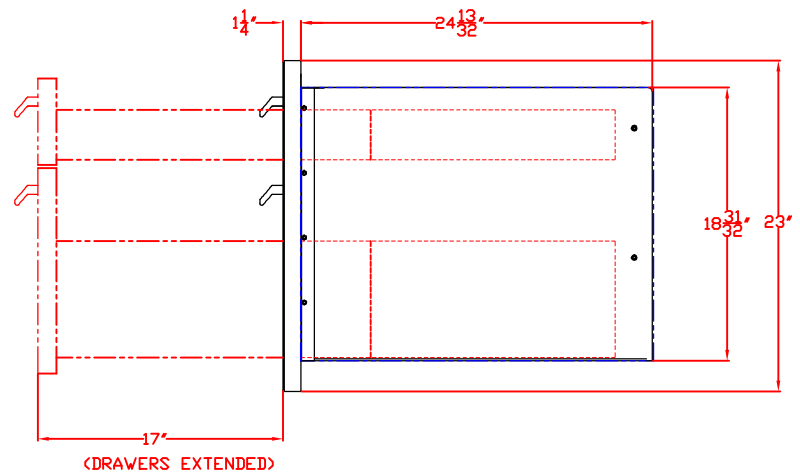

05/15/12

LYNX 16 IN. STORAGE DRAWER
MODEL LDW16
W/ DIMENSIONS

ISLAND CUTOUT
IN BLUE

FRONT VIEW

SIDE VIEW

05/15/12

LYNX 16 IN. STORAGE DRAWER
MODEL LDW16
ISLAND CUTOUT

ISLAND CUTOUT
IN BLUE

TOP VIEW

FRONT VIEW

SIDE VIEW